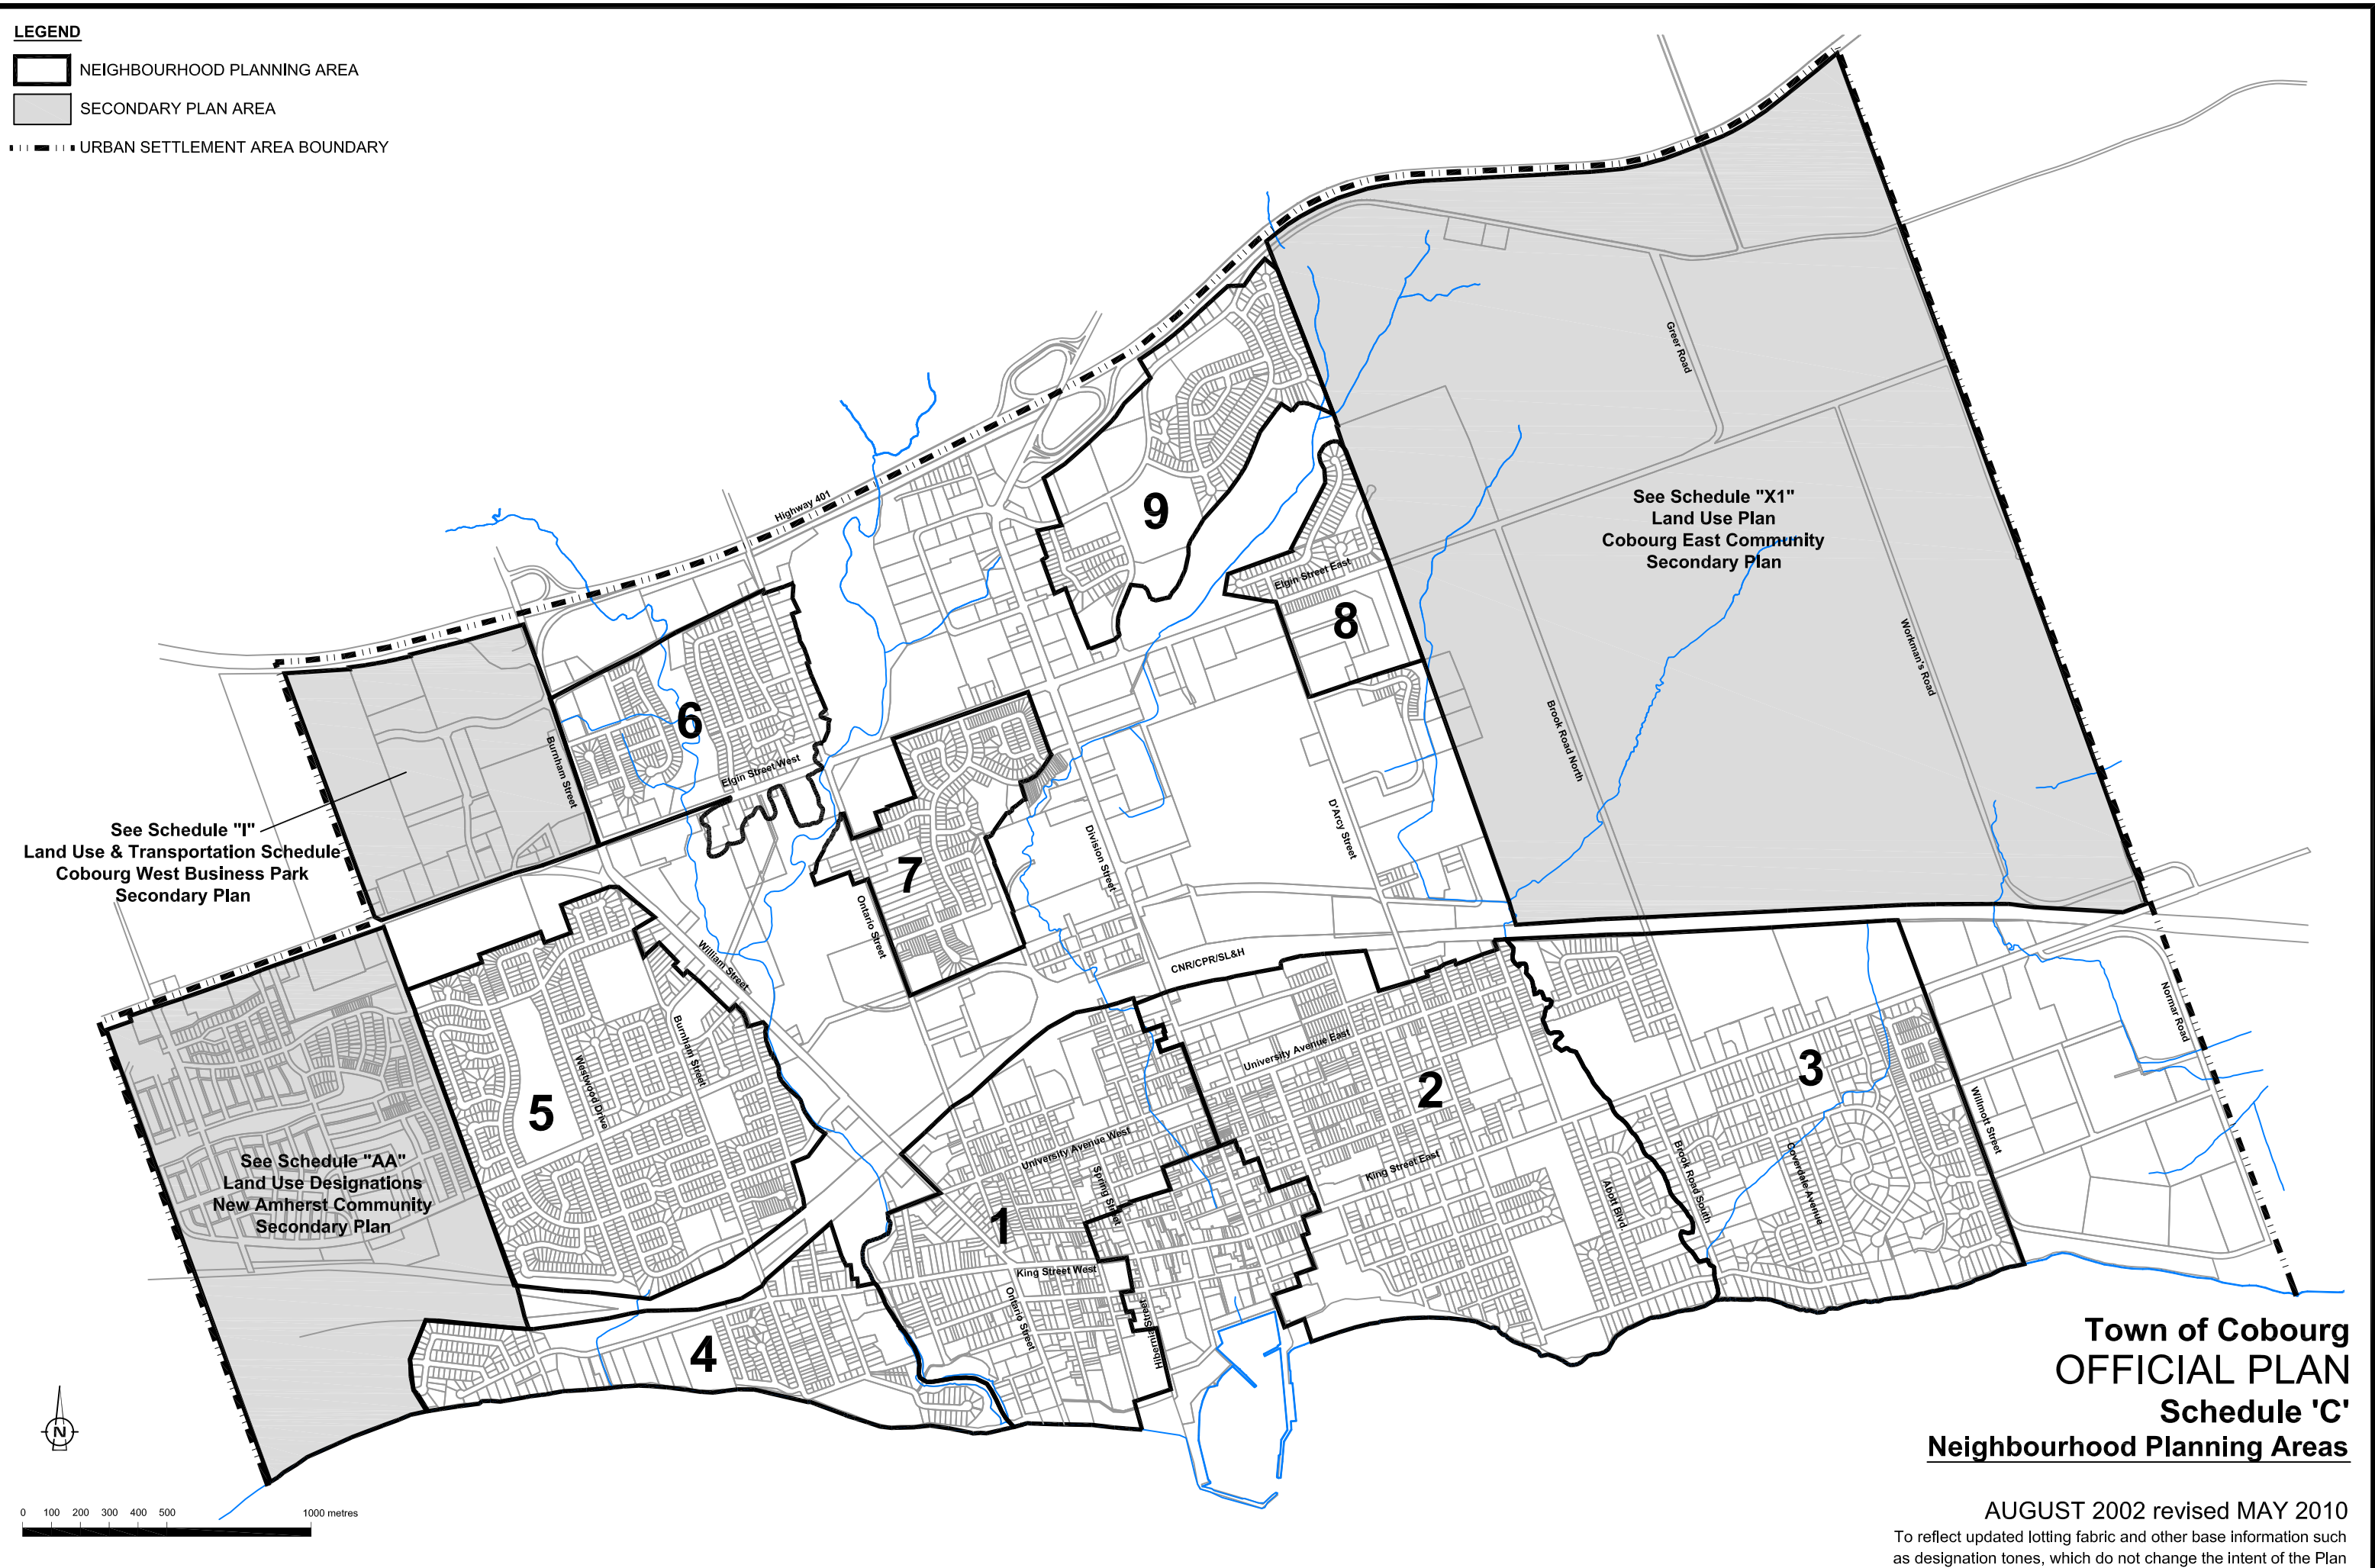

LEGEND

NEIGHBOURHOOD PLANNING AREA

SECONDARY PLAN AREA

URBAN SETTLEMENT AREA BOUNDARY

See Schedule "I"
Land Use & Transportation Schedule
Cobourg West Business Park
Secondary Plan

See Schedule "X1"
Land Use Plan
Cobourg East Community
Secondary Plan

See Schedule "AA"
Land Use Designations
New Amherst Community
Secondary Plan

**Town of Cobourg
OFFICIAL PLAN
Schedule 'C'
Neighbourhood Planning Areas**

AUGUST 2002 revised MAY 2010
To reflect updated lotting fabric and other base information such
as designation tones, which do not change the intent of the Plan